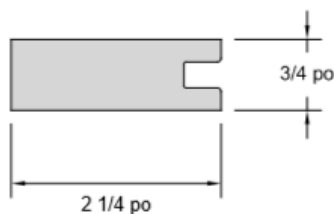

Alpha Profile: